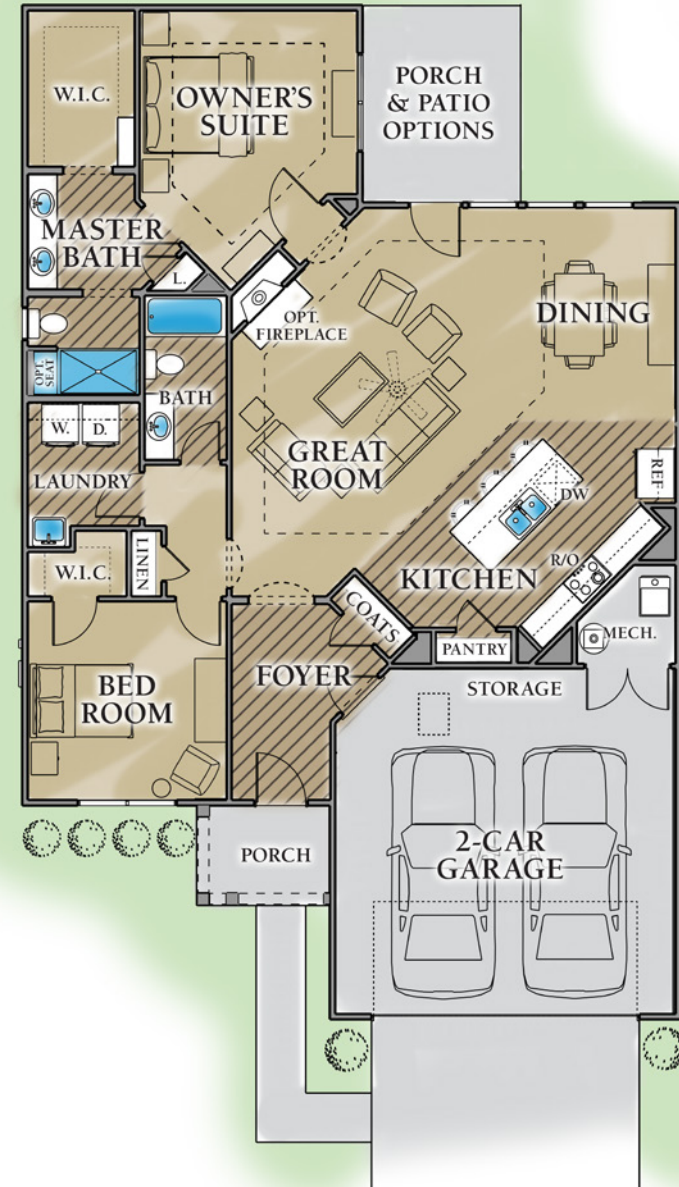

The Bonita

Specifications

Bedrooms	2
Bathrooms	2
Approx. Square Feet	1,545
Interior Features	Open floor plan, gourmet kitchen with island and privately located guest suite
Outdoor Living	Private outdoor living area with covered terrace options

Plan Choice Options

- Covered porch or screened porch
- Master bedroom sitting room

Starting Price

\$269,500

BASE FLOOR PLAN